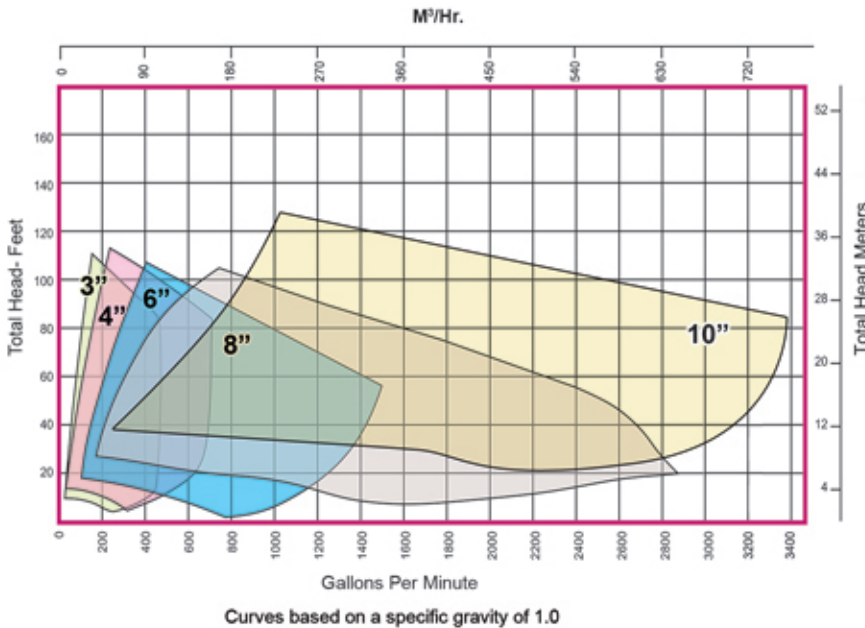

100% Interchangeable with GORMAN-RUPP® Pumps & Parts

The Choice is yours!

Sizes

3", 4", 6", 8" & 10"

Max Capacity

3400 gpm

Max. Head

120'

Max. Solids

3" (75mm)

Also available 2" and 12" Self Priming Trash Pumps.

Titan manufactures skid packages per customer requirements

Cut Away View

Now available Super-T, U and Super-U sizes: 3", 4" & 6"

Titan Manufacturing, Inc.