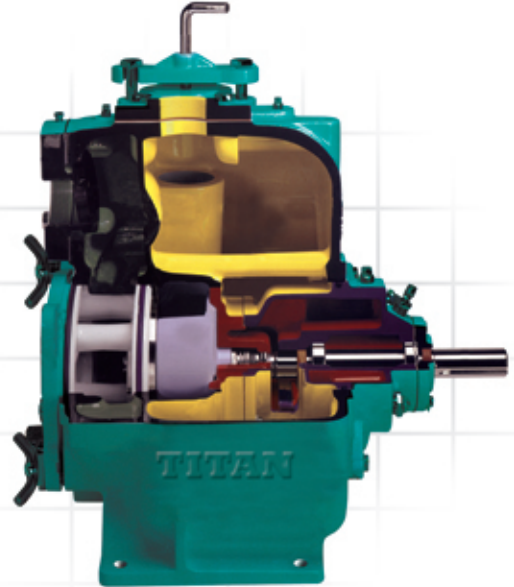

100% Interchangeable with GORMAN-RUPP® Pumps & Parts

The Choice is yours!

Sizes

3", 4", 6", 8" & 10"

Max Capacity

3400 gpm

Max. Head

120'

Max. Solids

3" (75mm)

Also available 2" and 12" Self Priming Trash Pumps.

Titan manufactures skid packages per customer requirements

Cut Away View

Now available Super-T, U and Super-U sizes: 3", 4" & 6"

Titan Manufacturing, Inc.